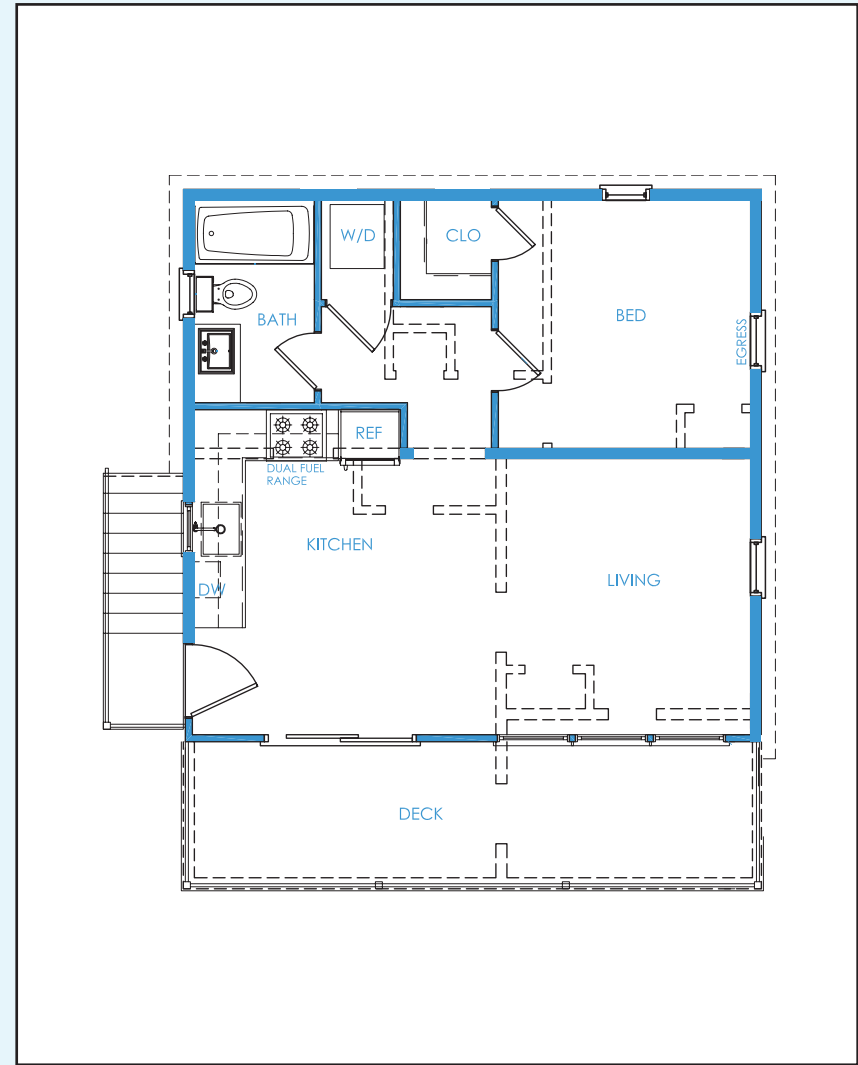

Which Logo Sean?

MAIN HOUSE | 401 BAYARD AVE

4 BR • 3.5 BA • 9,999 sf

LOWER LEVEL

MAIN LEVEL

BEDROOM LEVEL

LOFT LEVEL

Which Logo Sean?

CARRIAGE HOUSE | 401 BAYARD AVE

1 BR • 1 BA • 999 sf

MAIN FLOOR PLAN

UPPER PLAN