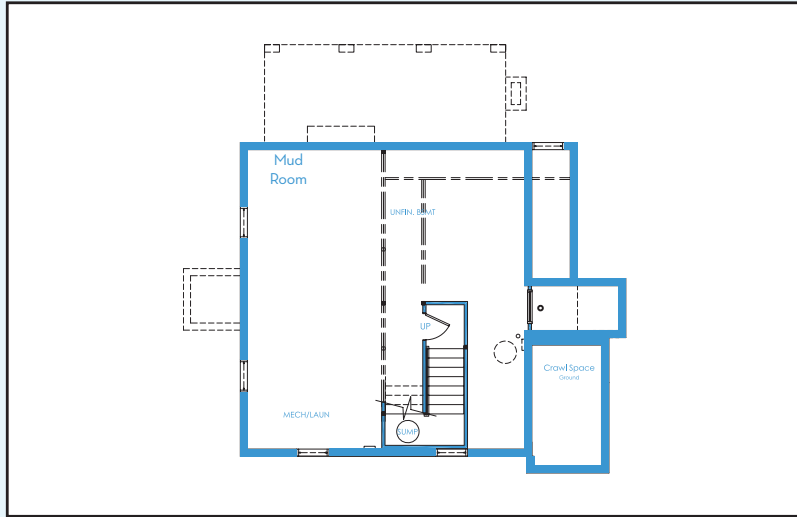

Which Logo Sean?

MAIN HOUSE | 401 BAYARD AVE

4 BR • 3.5 BA • 9,999 sf

LOWER LEVEL

MAIN LEVEL

BEDROOM LEVEL

LOFT LEVEL

Which Logo Sean?

CARRIAGE HOUSE | 401 BAYARD AVE

1 BR • 1 BA • 999 sf

MAIN FLOOR PLAN

UPPER PLAN