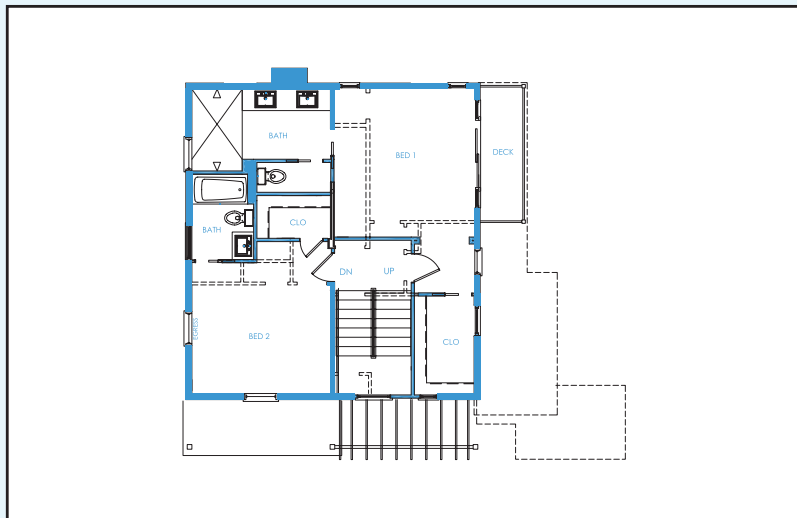

Which Logo Sean?

MAIN HOUSE | 401 BAYARD AVE

4 BR • 3.5 BA • 9,999 sf

LOWER LEVEL

MAIN LEVEL

BEDROOM LEVEL

LOFT LEVEL

Which Logo Sean?

CARRIAGE HOUSE | 401 BAYARD AVE

1 BR • 1 BA • 999 sf

MAIN FLOOR PLAN

UPPER PLAN