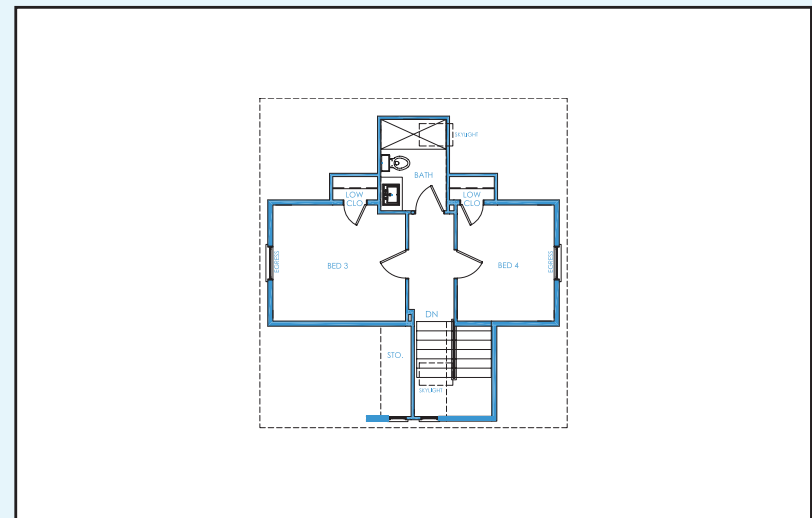

Which Logo Sean?

MAIN HOUSE | 401 BAYARD AVE

4 BR • 3.5 BA • 9,999 sf

LOWER LEVEL

MAIN LEVEL

BEDROOM LEVEL

LOFT LEVEL

Which Logo Sean?

CARRIAGE HOUSE | 401 BAYARD AVE

1 BR • 1 BA • 999 sf

MAIN FLOOR PLAN

UPPER PLAN