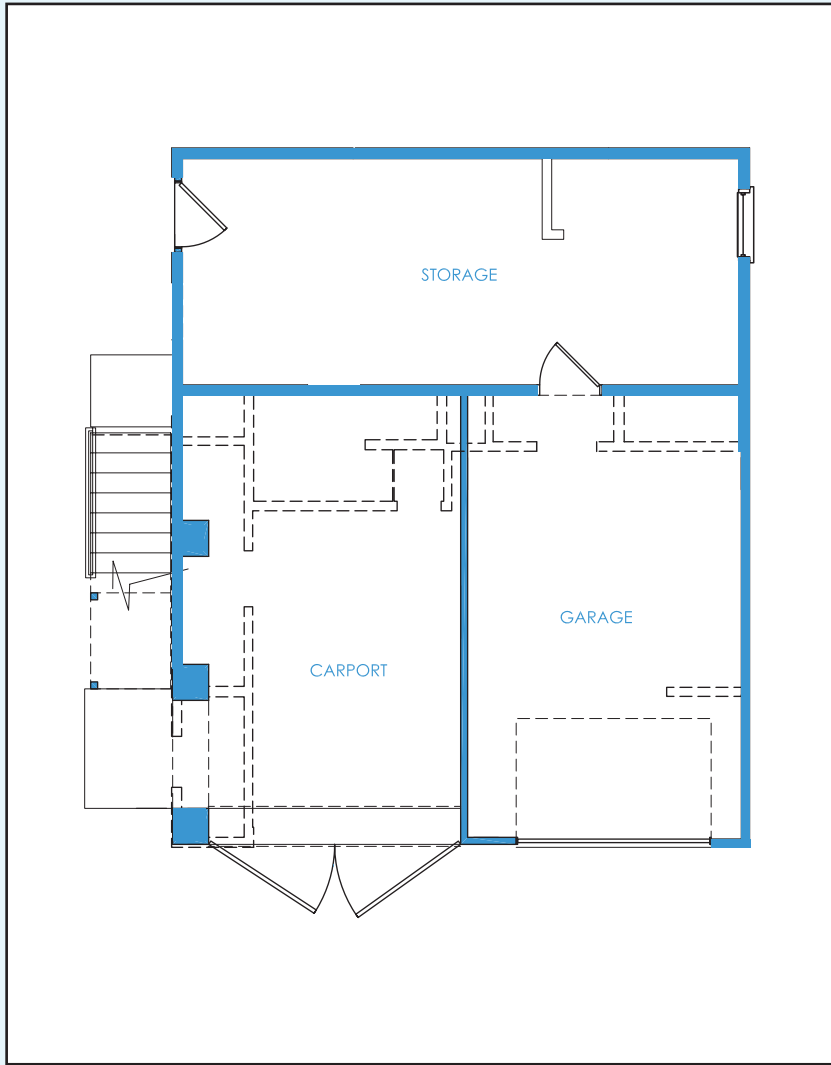

Which Logo Sean?

MAIN HOUSE | 401 BAYARD AVE

4 BR • 3.5 BA • 9,999 sf

LOWER LEVEL

MAIN LEVEL

BEDROOM LEVEL

LOFT LEVEL

Which Logo Sean?

CARRIAGE HOUSE | 401 BAYARD AVE

1 BR • 1 BA • 999 sf

MAIN FLOOR PLAN

UPPER PLAN