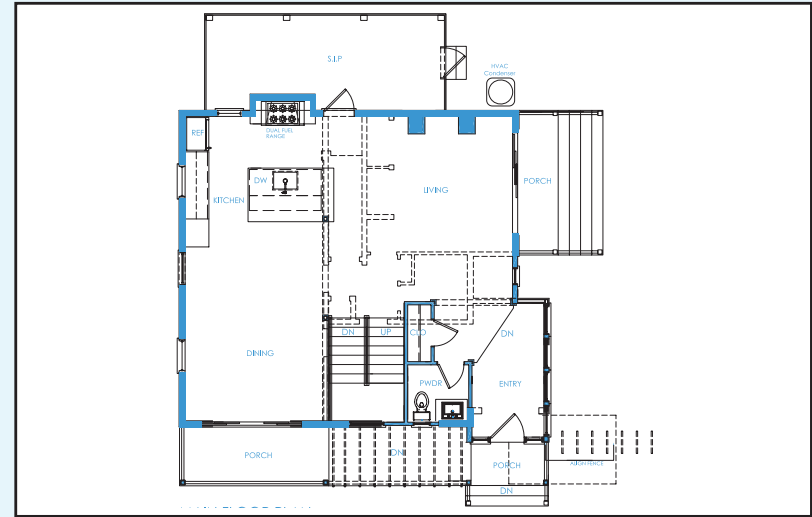

Which Logo Sean?

MAIN HOUSE | 401 BAYARD AVE

4 BR • 3.5 BA • 9,999 sf

LOWER LEVEL

MAIN LEVEL

BEDROOM LEVEL

LOFT LEVEL

Which Logo Sean?

CARRIAGE HOUSE | 401 BAYARD AVE

1 BR • 1 BA • 999 sf

MAIN FLOOR PLAN

UPPER PLAN